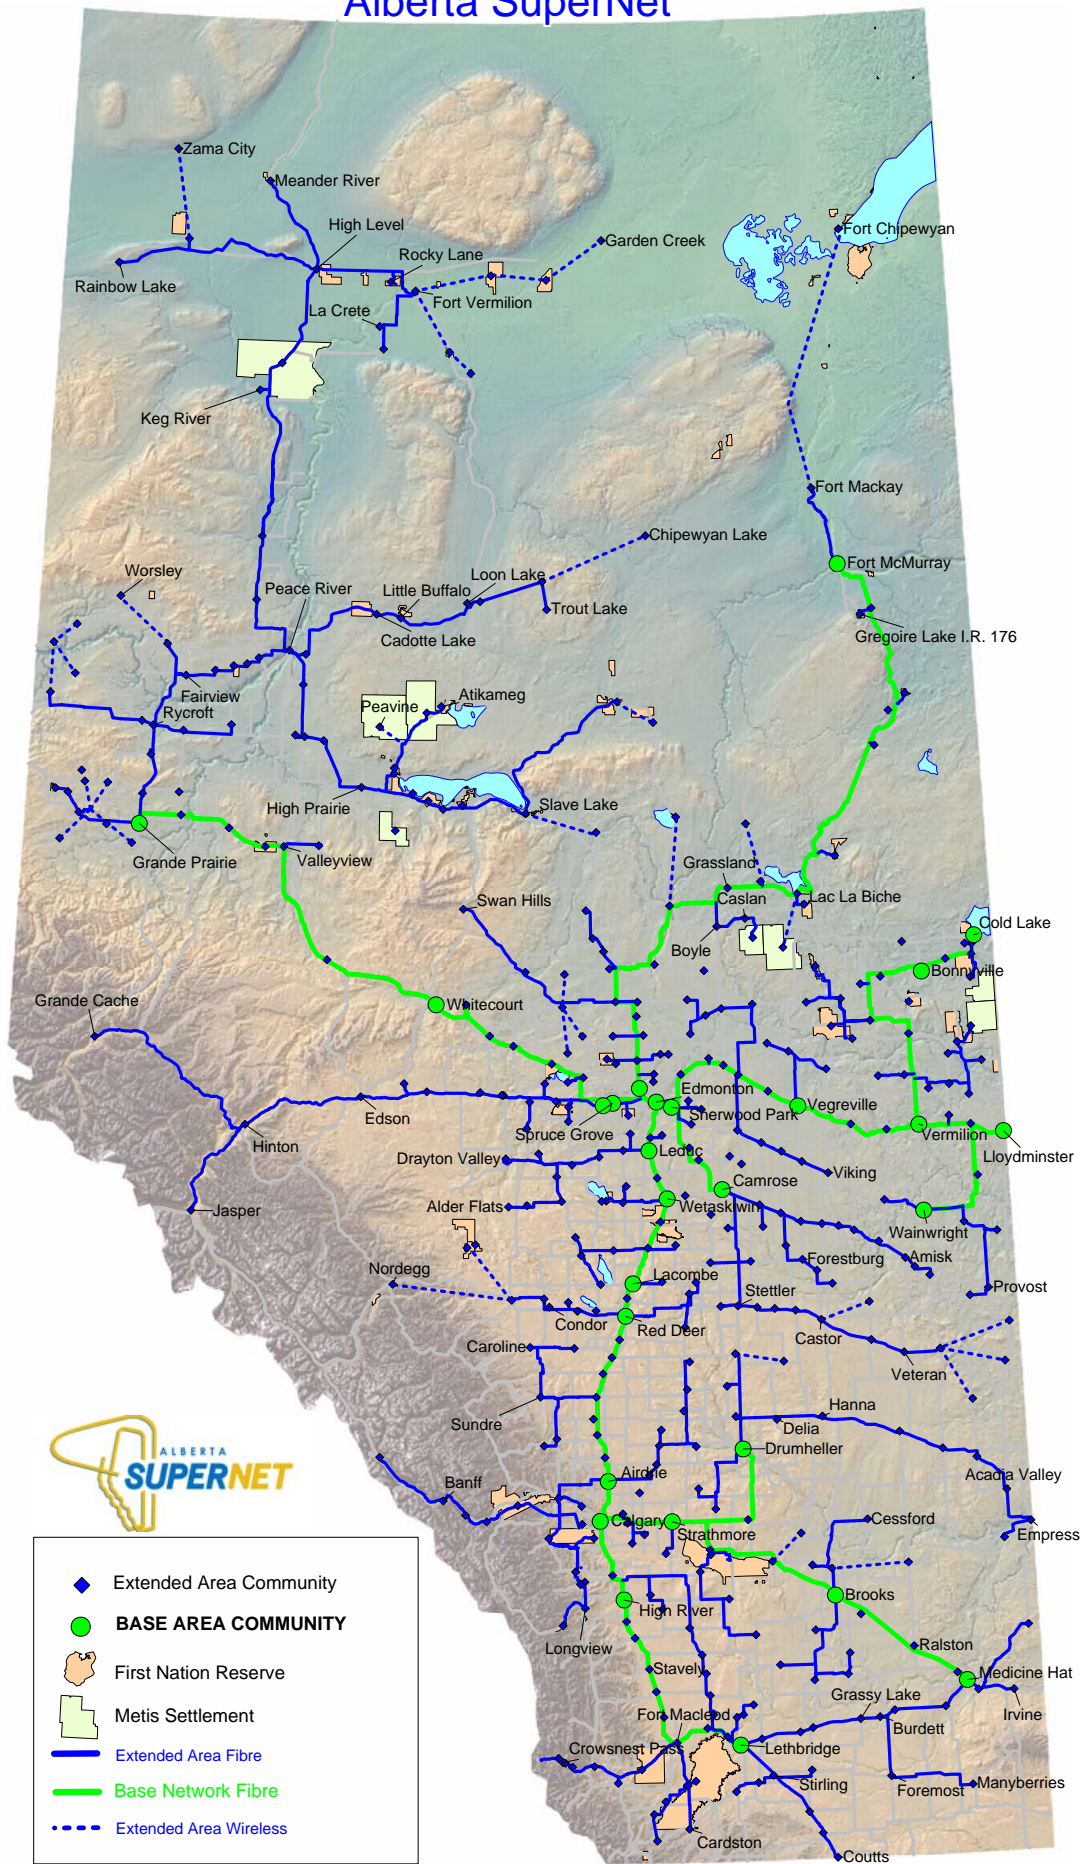

# Alberta SuperNet

- ◆ Extended Area Community
- **BASE AREA COMMUNITY**
- First Nation Reserve
- Metis Settlement
- Extended Area Fibre
- **Base Network Fibre**
- - - Extended Area Wireless